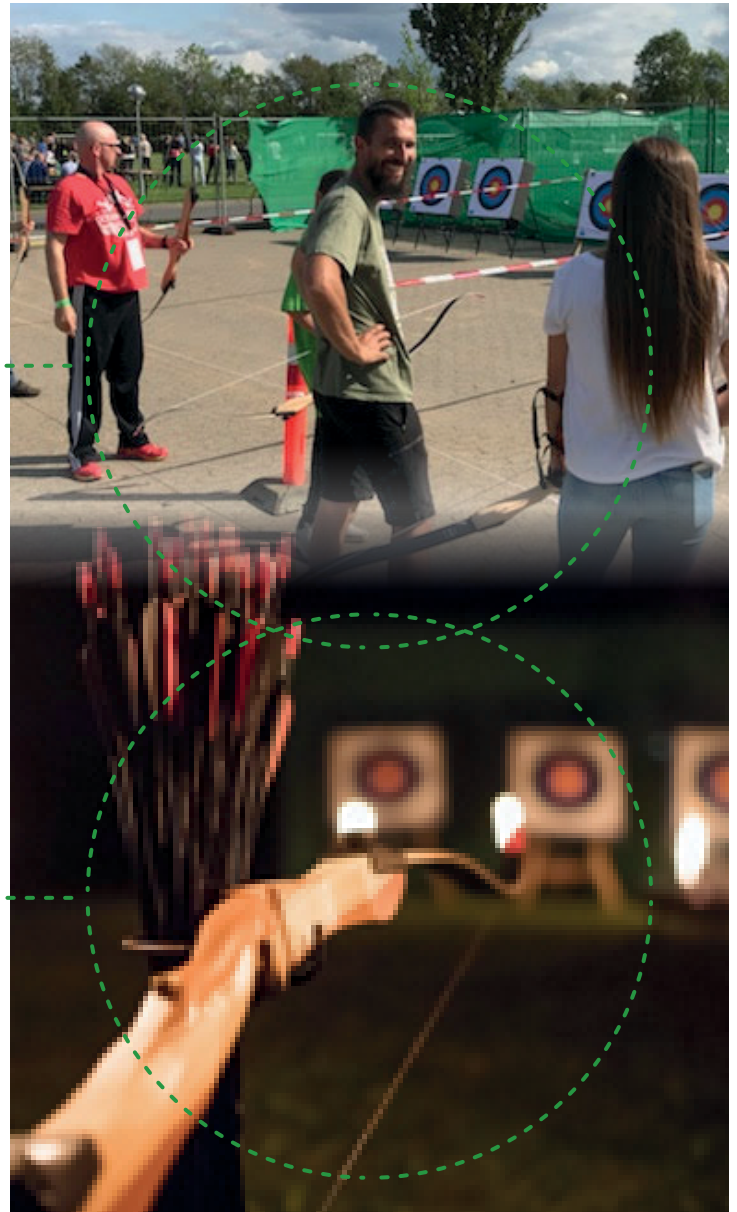

Team Robin

Team Robin classic

Team Robin is a classic team challenge with professional - and safe - archery equipment.

With up to 4 people in each team, each team has their own target (approx. 12-15 m).

There are up to 4 different rounds and a more extended training session initially.

Each competition has different ways of winning, which ensures that everyone on the team has the opportunity to contribute to a shared victory.

Archery is a "passive" activity, but all colleagues become very focused on getting their shooters to perform at their best in order for the team to win. TeamBattle annually hosts more than 250 TeamRobin activities across the country

Outdoor: Yes - 15x15 meters or more is best

Safety: We bring relevant safety equipment

Power: No